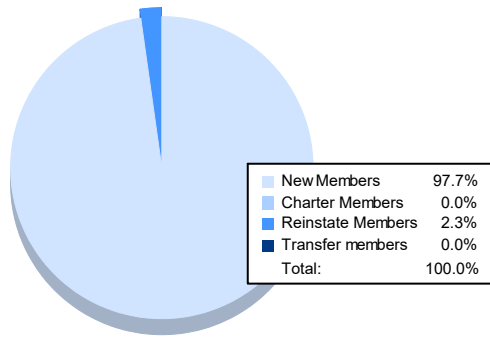

Year	New Clubs	Dropped Clubs	Gain/ Loss Clubs	New Members	Charter Members	Reinstate Members	Transfer Members	Total Member Added	Total Members Dropped	Gain/ Loss Members
2016-2017	1	0	1	109	22	1	5	137	87	50
2017-2018	0	0	0	95	0	1	5	101	94	7
2018-2019	2	0	2	91	43	2	11	147	78	69
2019-2020	0	0	0	67	0	0	8	75	97	-22
2020-2021	0	0	0	42	0	1	0	43	63	-20
<b>Average</b>	<b>1</b>	<b>0</b>	<b>1</b>	<b>81</b>	<b>13</b>	<b>1</b>	<b>6</b>	<b>101</b>	<b>84</b>	<b>17</b>

### Membership Composition June 2021 Cumulative