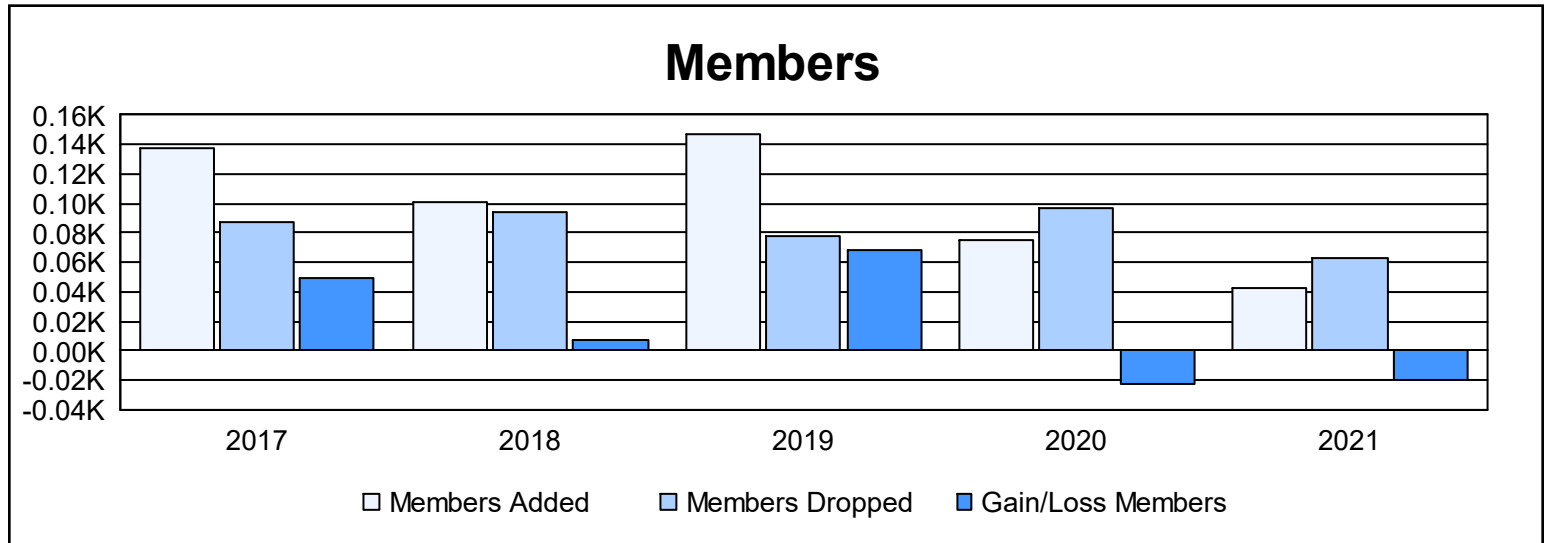

Year	New Clubs	Dropped Clubs	Gain/ Loss Clubs	New Members	Charter Members	Reinstate Members	Transfer Members	Total Member Added	Total Members Dropped	Gain/ Loss Members
2016-2017	1	0	1	109	22	1	5	137	87	50
2017-2018	0	0	0	95	0	1	5	101	94	7
2018-2019	2	0	2	91	43	2	11	147	78	69
2019-2020	0	0	0	67	0	0	8	75	97	-22
2020-2021	0	0	0	42	0	1	0	43	63	-20
<b>Average</b>	<b>1</b>	<b>0</b>	<b>1</b>	<b>81</b>	<b>13</b>	<b>1</b>	<b>6</b>	<b>101</b>	<b>84</b>	<b>17</b>

### Membership Composition June 2021 Cumulative