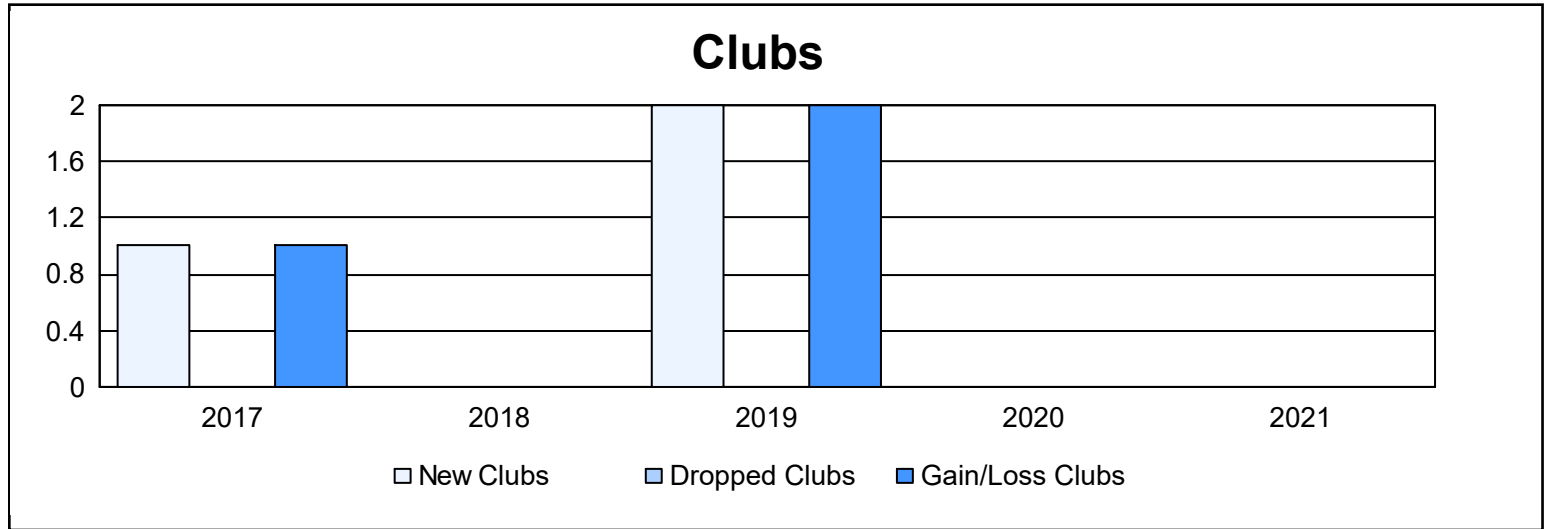

Year	New Clubs	Dropped Clubs	Gain/ Loss Clubs	New Members	Charter Members	Reinstate Members	Transfer Members	Total Member Added	Total Members Dropped	Gain/ Loss Members
2016-2017	1	0	1	109	22	1	5	137	87	50
2017-2018	0	0	0	95	0	1	5	101	94	7
2018-2019	2	0	2	91	43	2	11	147	78	69
2019-2020	0	0	0	67	0	0	8	75	97	-22
2020-2021	0	0	0	42	0	1	0	43	63	-20
<b>Average</b>	<b>1</b>	<b>0</b>	<b>1</b>	<b>81</b>	<b>13</b>	<b>1</b>	<b>6</b>	<b>101</b>	<b>84</b>	<b>17</b>

### Membership Composition June 2021 Cumulative